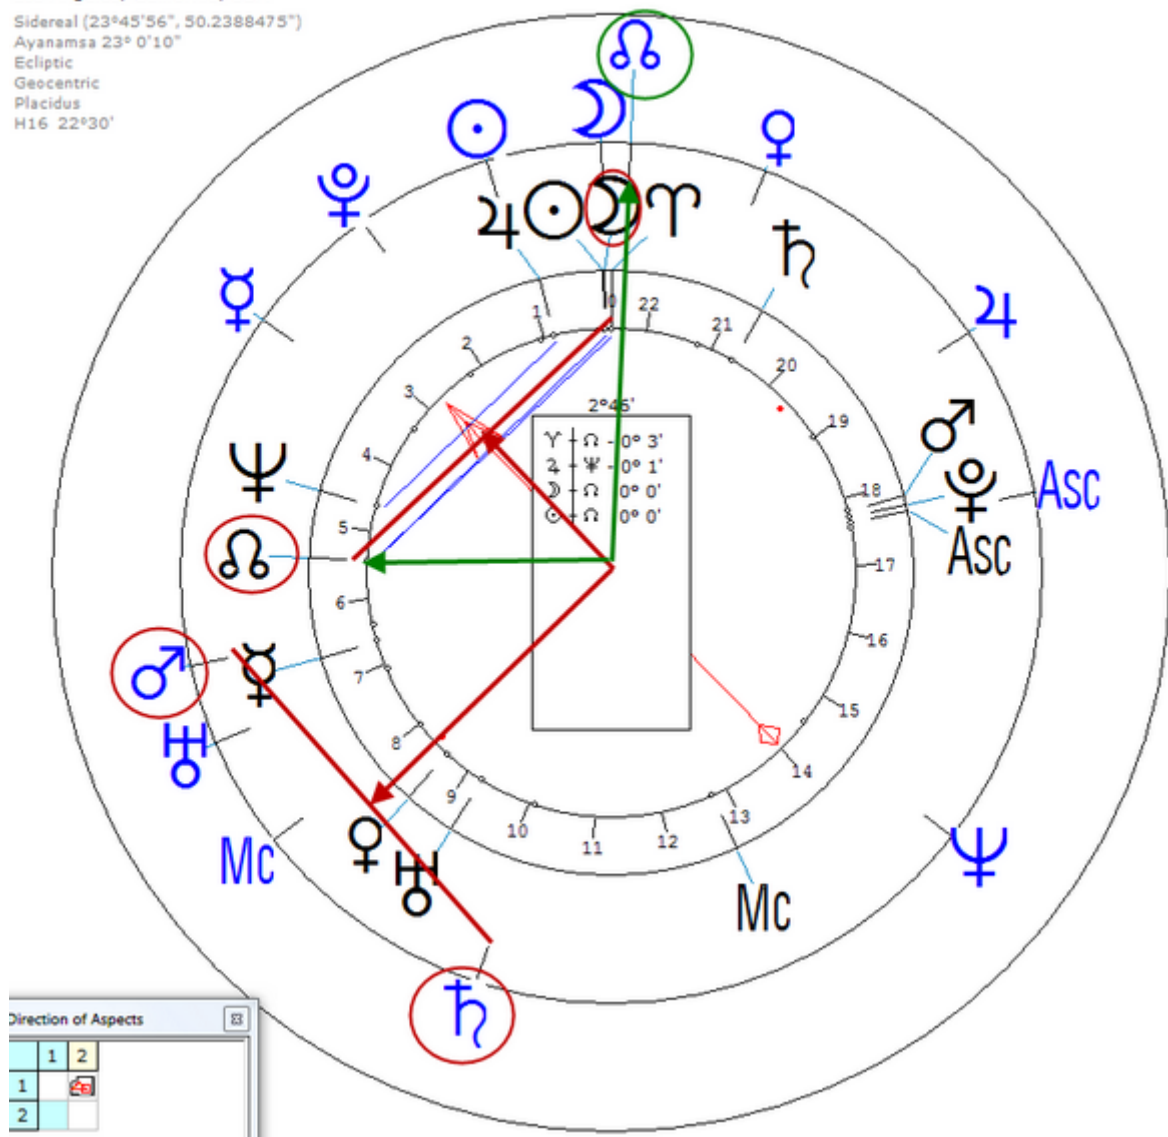

Welch, Bob

31 August 1945 at 15:03 (= 3:03 PM)Los Angeles, California, 34n03, 118w15

American guitarist, singer and songwriter.

<https://www.astro.com/astro-databank/Welch,_Bob>

Death by Suicide 7 June 2012 at 12:15 PM in Nashville, Tennessee, USA
(Gunshot to the chest)

Progressed Lunar Return (Harmonic 16)

Lunar ♂/♄ = ☾/♁

Lunar ♁ = ♁

Welch, Bob
31 August 1945 Fri 15:03 (GMT-7) 34n03 118w15
Los Angeles, California, USA
Sidereal (23°45'56", 50.2388475")
Ayanamsa 23° 0'10"
Ecliptic
Geocentric
Placidus
H16 22°30'